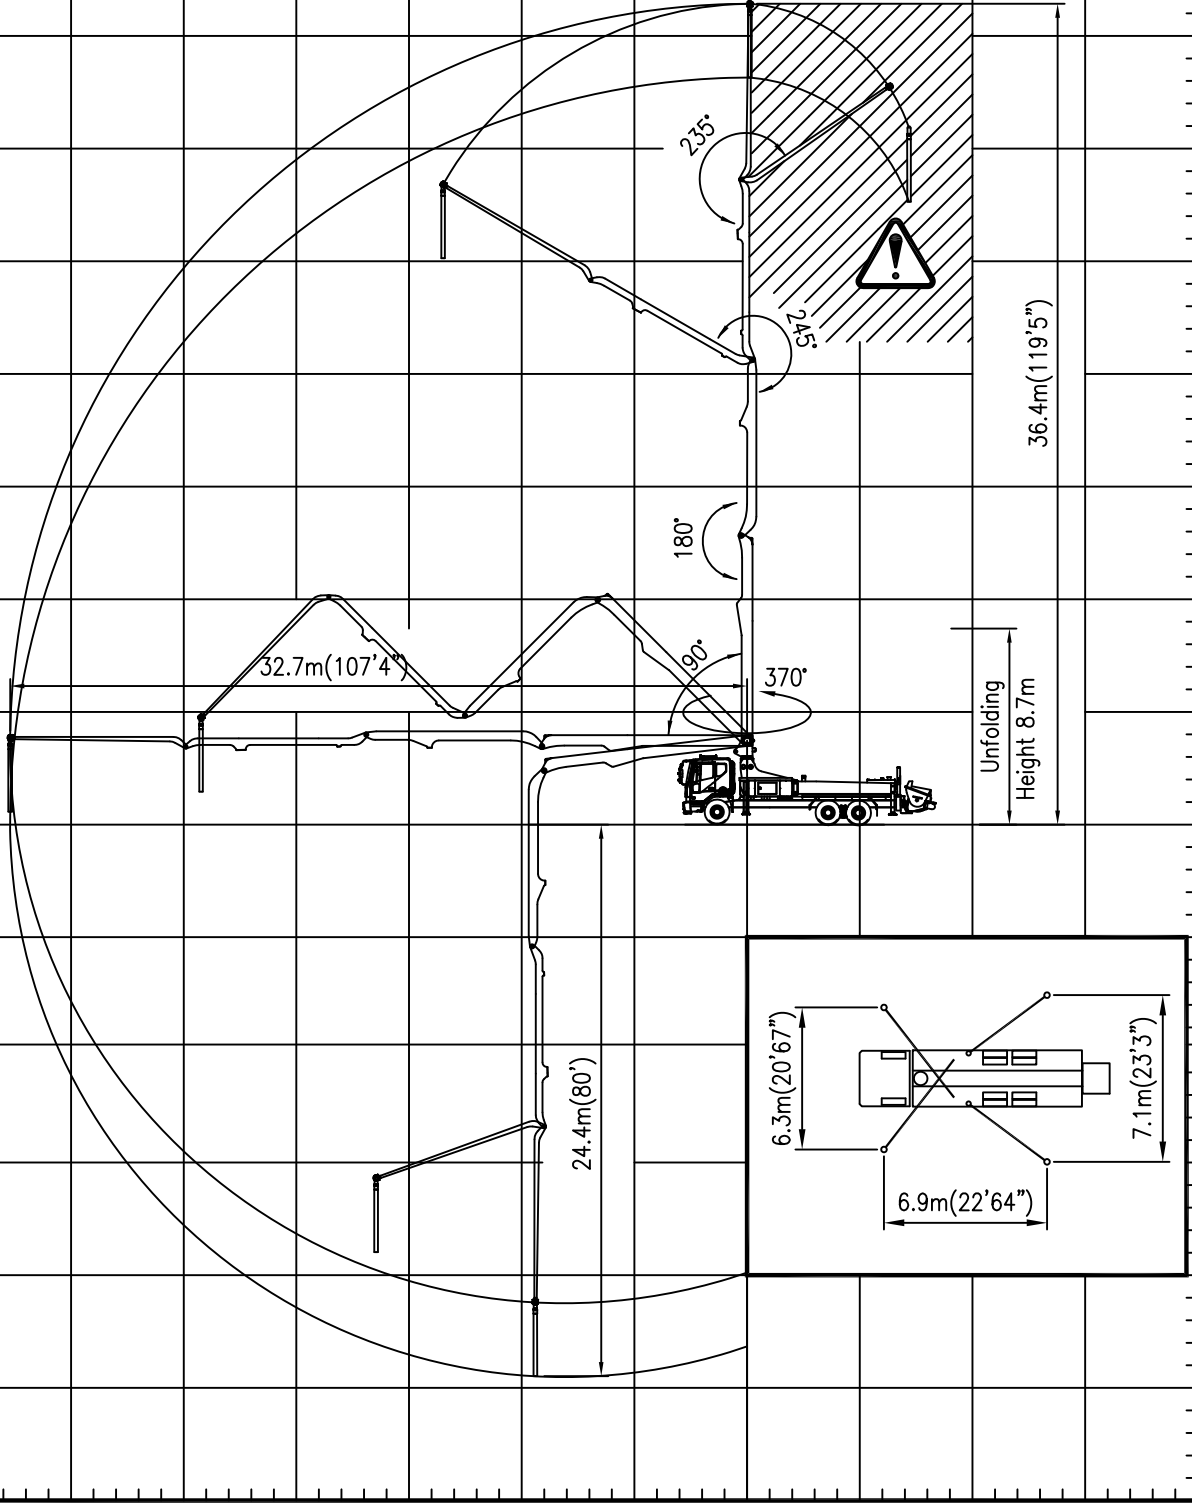

ECP37ZX

 Don't use end hose in caution area

UNIT:m(ft.in)