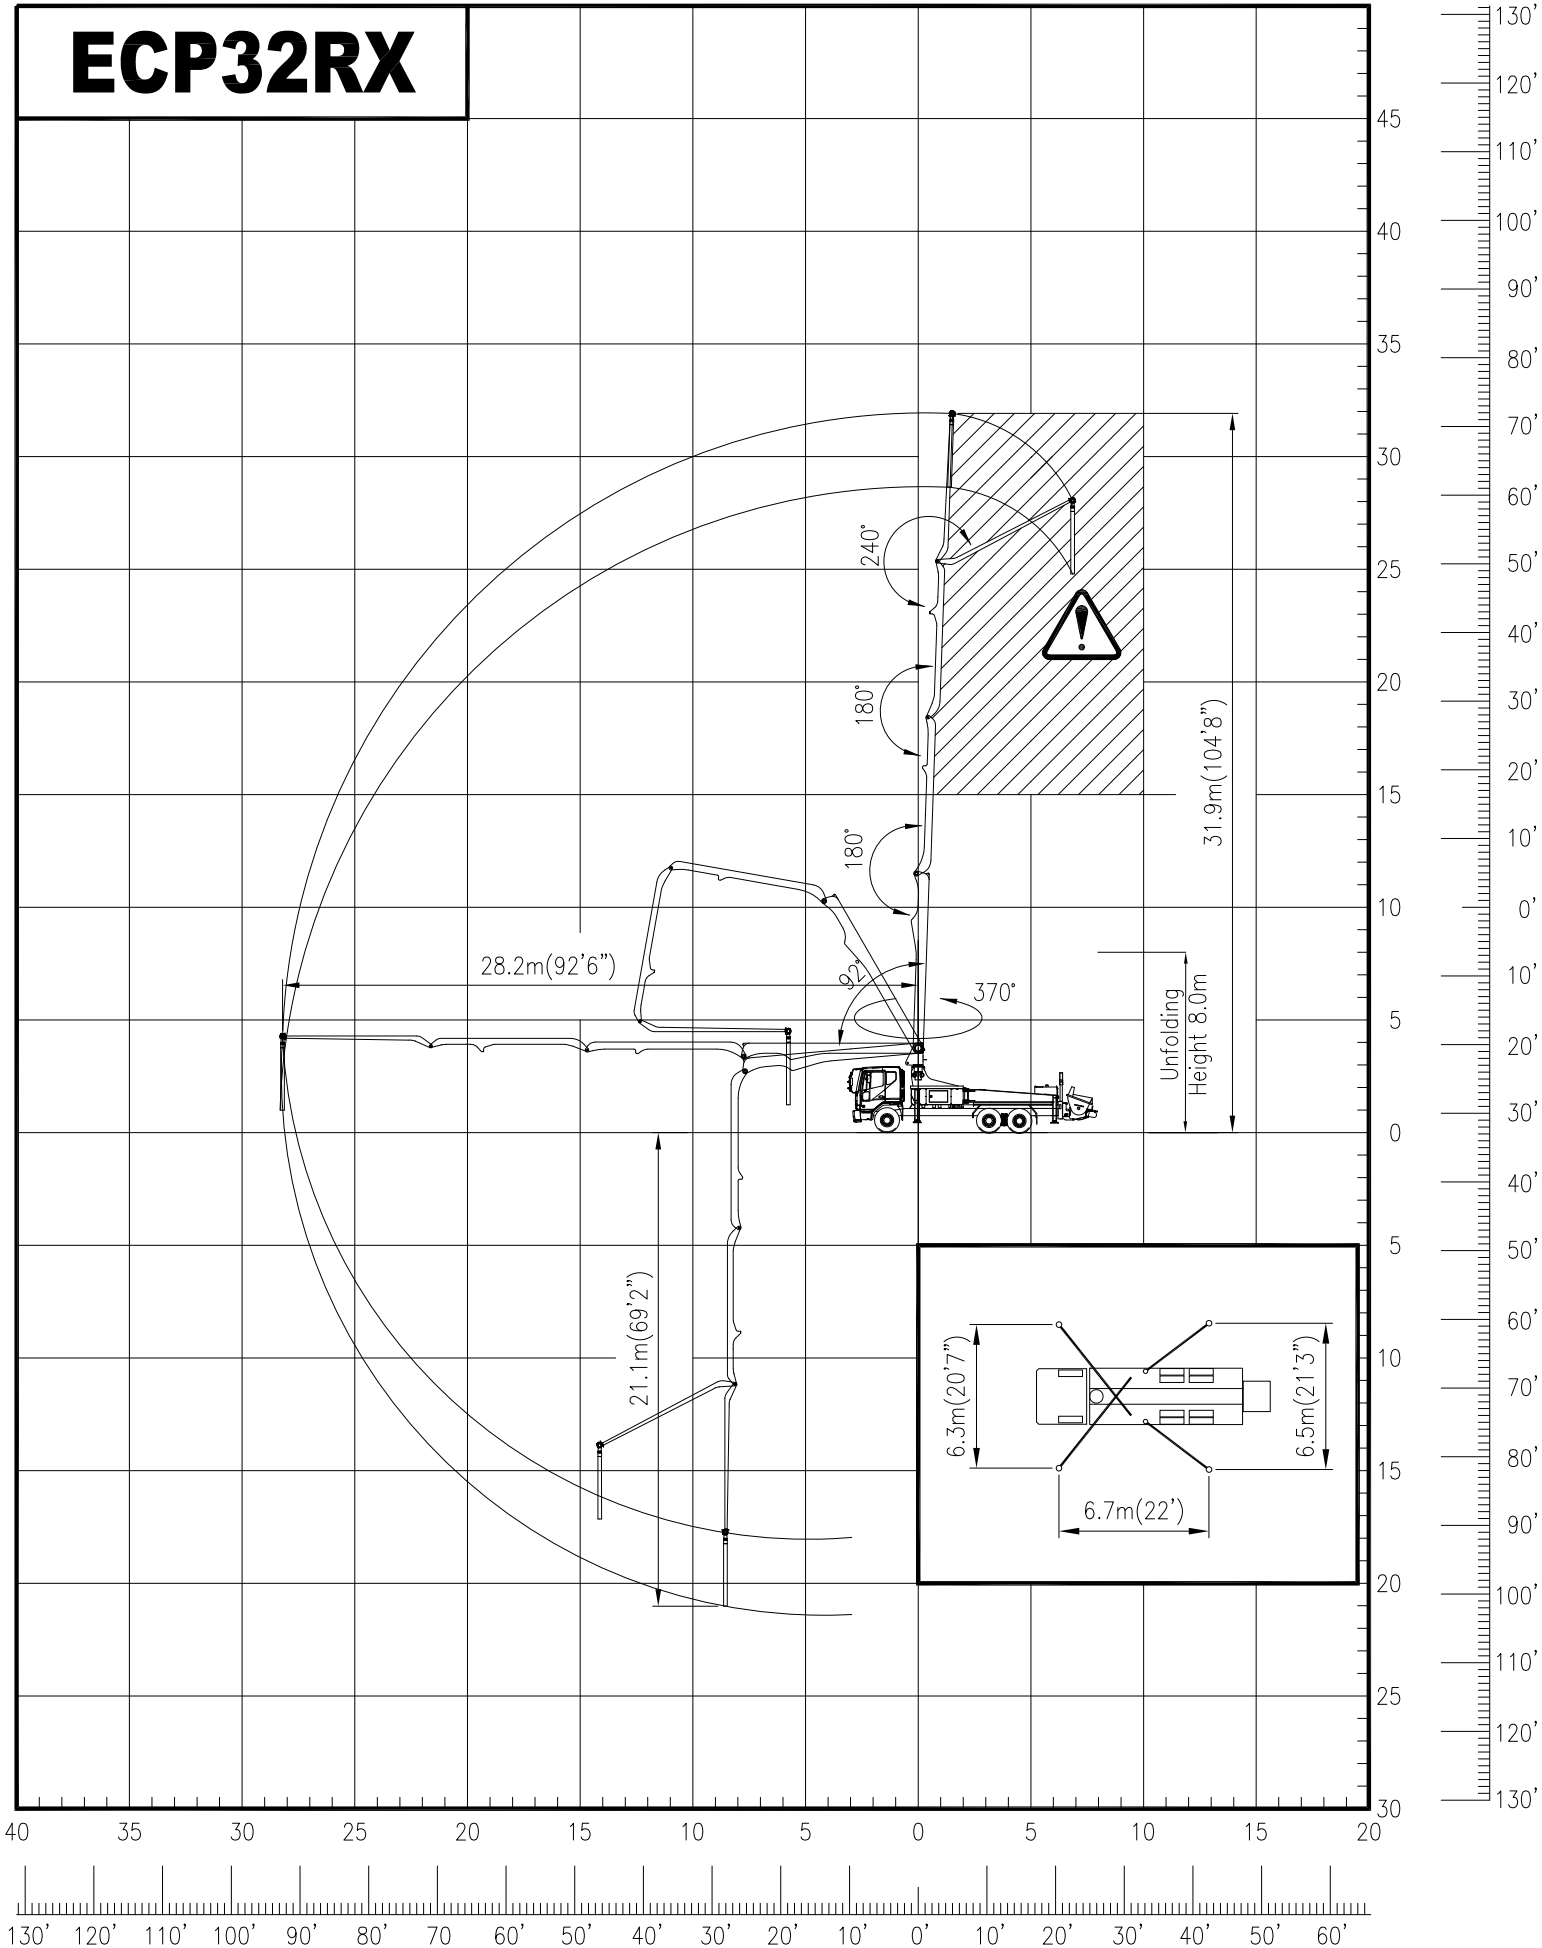

ECP32RX

Don't use end hose in caution area

UNIT:m(ft.in)